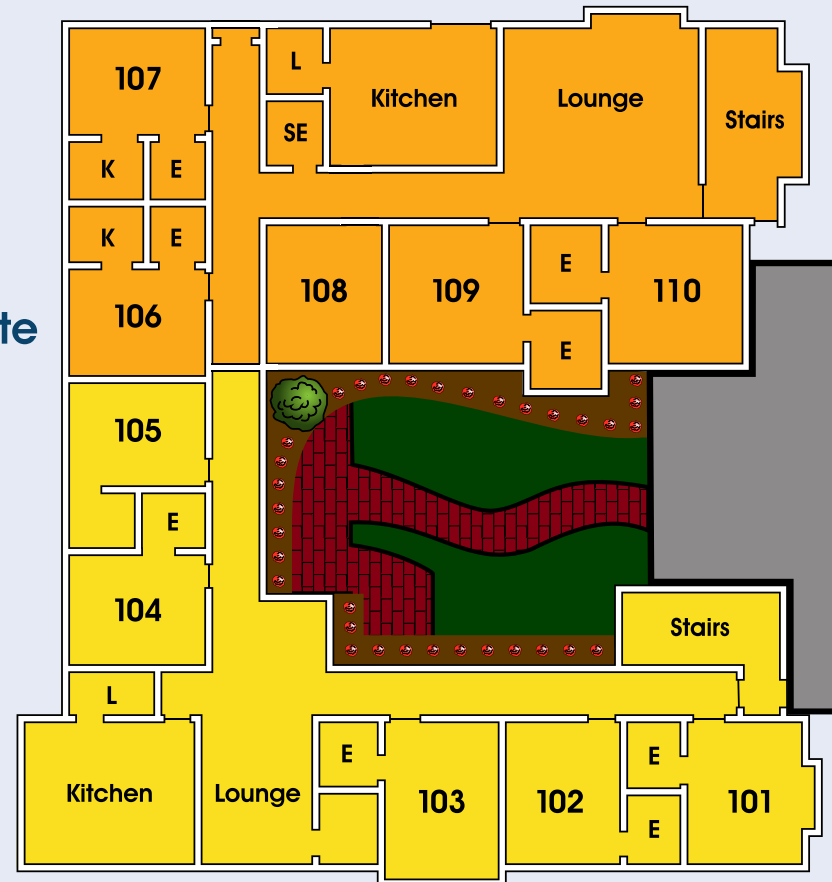

GARDENS

Le Grand

First Floor Plan

Legend:
E: Ensuite
L: Laundry
K: Kitchenette
SE: Shared Ensuite

Key:
Wing A
Wing B
Wing C
Wing D

Ground Floor Plan

Gladstone Wing

26 - 30 Gladstone Road