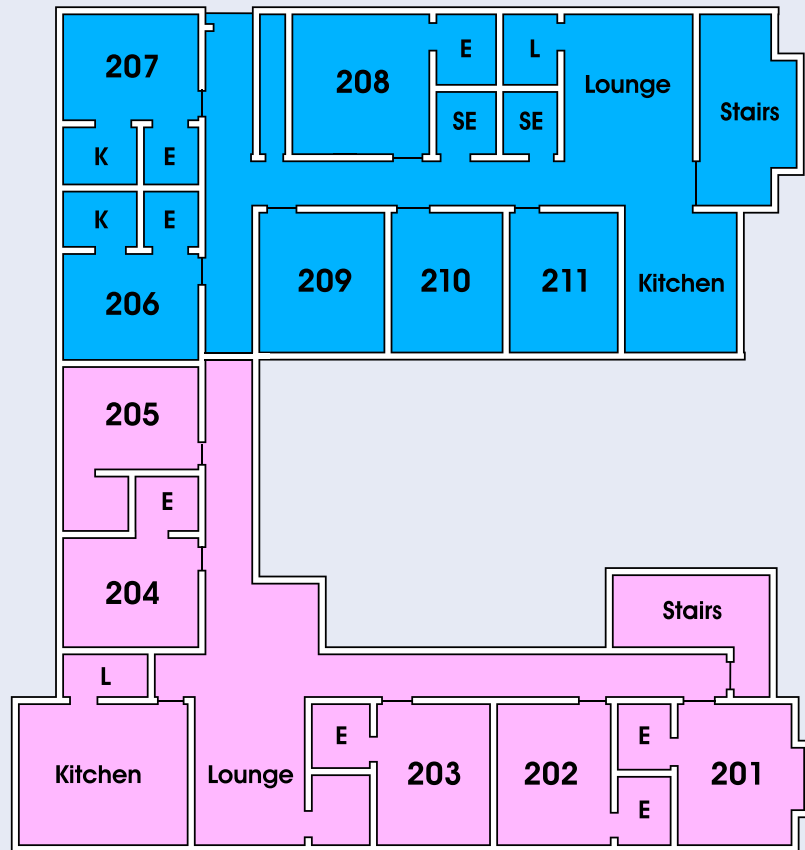

GARDENS

Le Grand

First Floor Plan

Legend:
E: Ensuite
L: Laundry
K: Kitchenette
SE: Shared Ensuite

Key:
Wing A
Wing B
Wing C
Wing D

Ground Floor Plan

Gladstone Wing

26 - 30 Gladstone Road